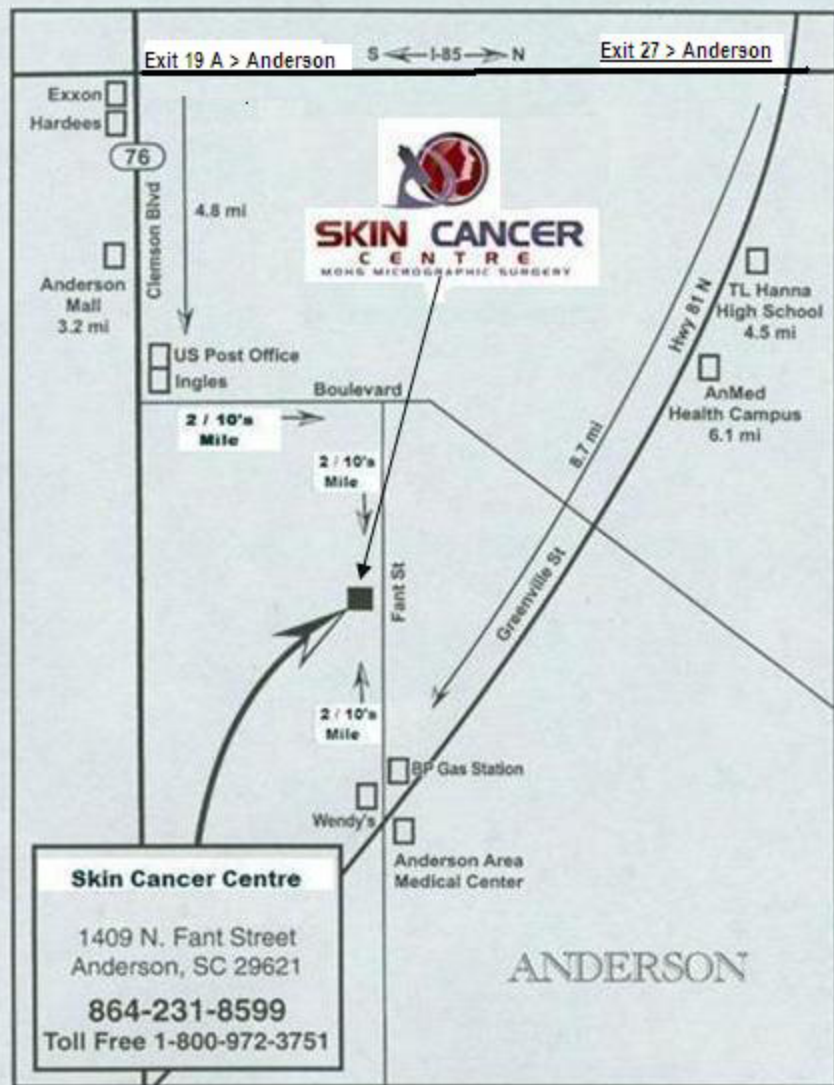

Map to the Skin Cancer Centre

From Greenville: Hwy I-85 South to Exit 27, Left onto Hwy 81N., drive approximately 8.7 miles to the intersection of Greenville St. and N. Fant St.. Turn Right onto N. Fant St., go about 3 blocks (0.2 miles), office is on the Left. Skin Cancer Centre - 1409 N. Fant St.

From GA: Hwy I-85 North to Exit 19-A Merge onto Clemson Blvd., drive approximately 4.8 miles until you see US Post Office and Ingles on the Left. Turn Left onto Boulevard, go to the next traffic light, turn Right onto N. Fant St., go 2 blocks (0.2 miles), office is on the Right. Skin Cancer Centre - 1409 N. Fant St.